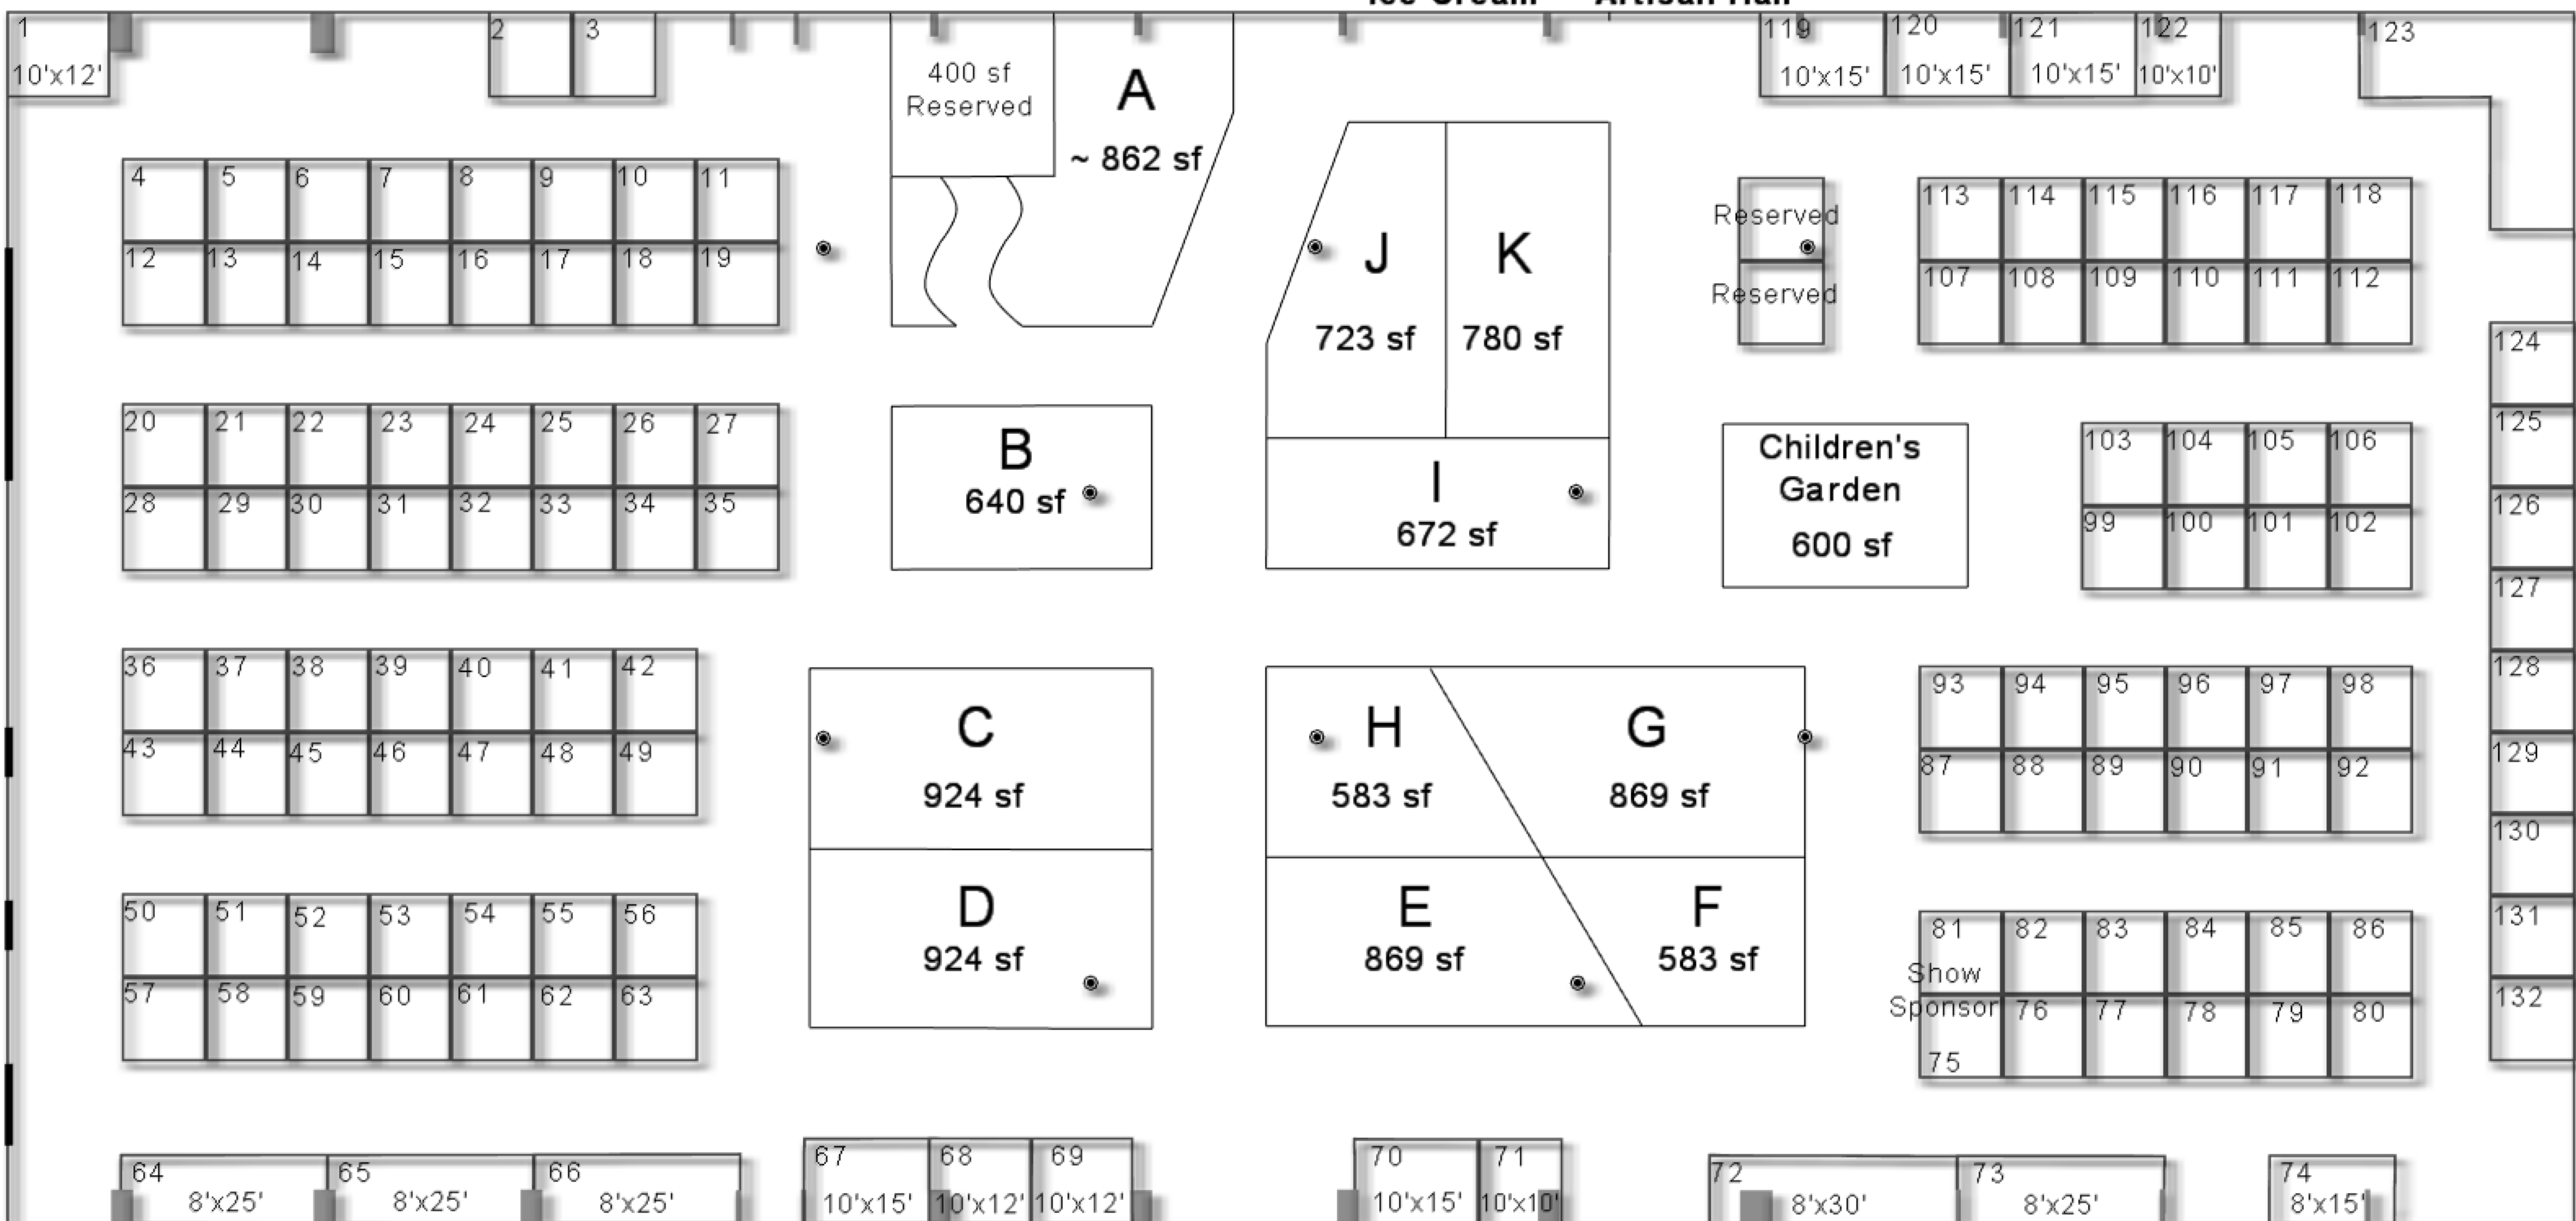

Big Scooper Ice Cream Entrance to Artisan Hall

Small Seminar Room

Concessions

Large Seminar Room

Entrance to Casino

# Plantasia 2025

# The Fairgrounds Event Center

■ = 2.5'x4' ● = service box