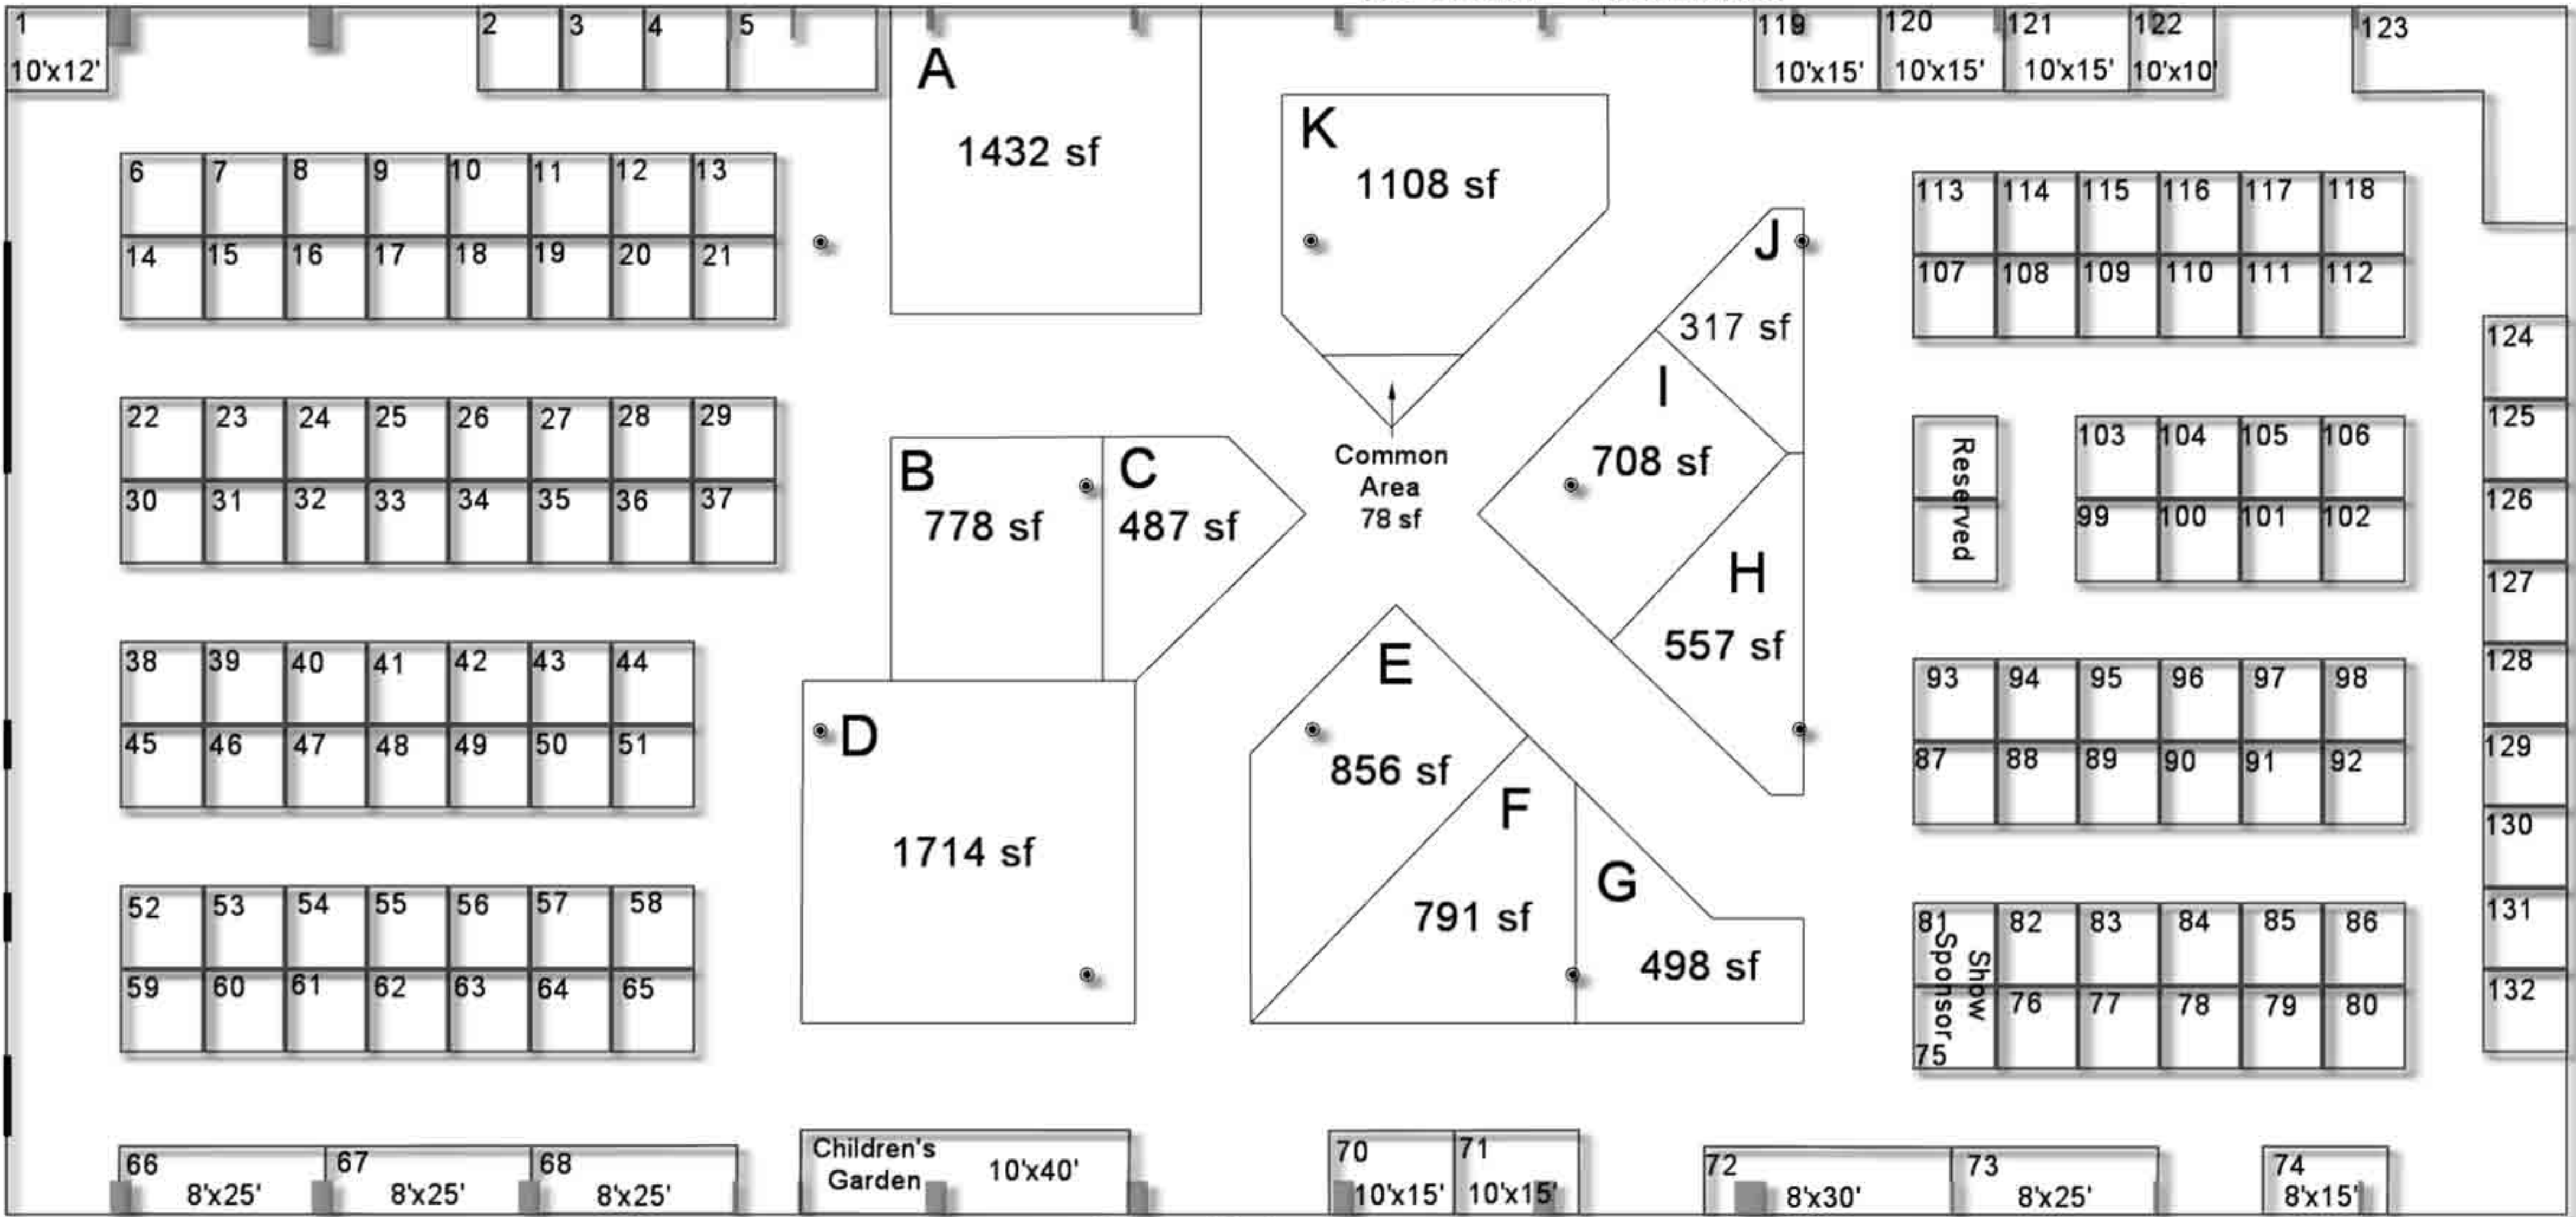

Artisan Hall

Small Seminar Room

Concessions

Large Seminar Room

Entrance to Casino

Big Scooper Ice Cream

Entrance to Artisan Hall

Plantasia 2026

■ = 2.5'x4' ● = service box

The Fairgrounds Event Center