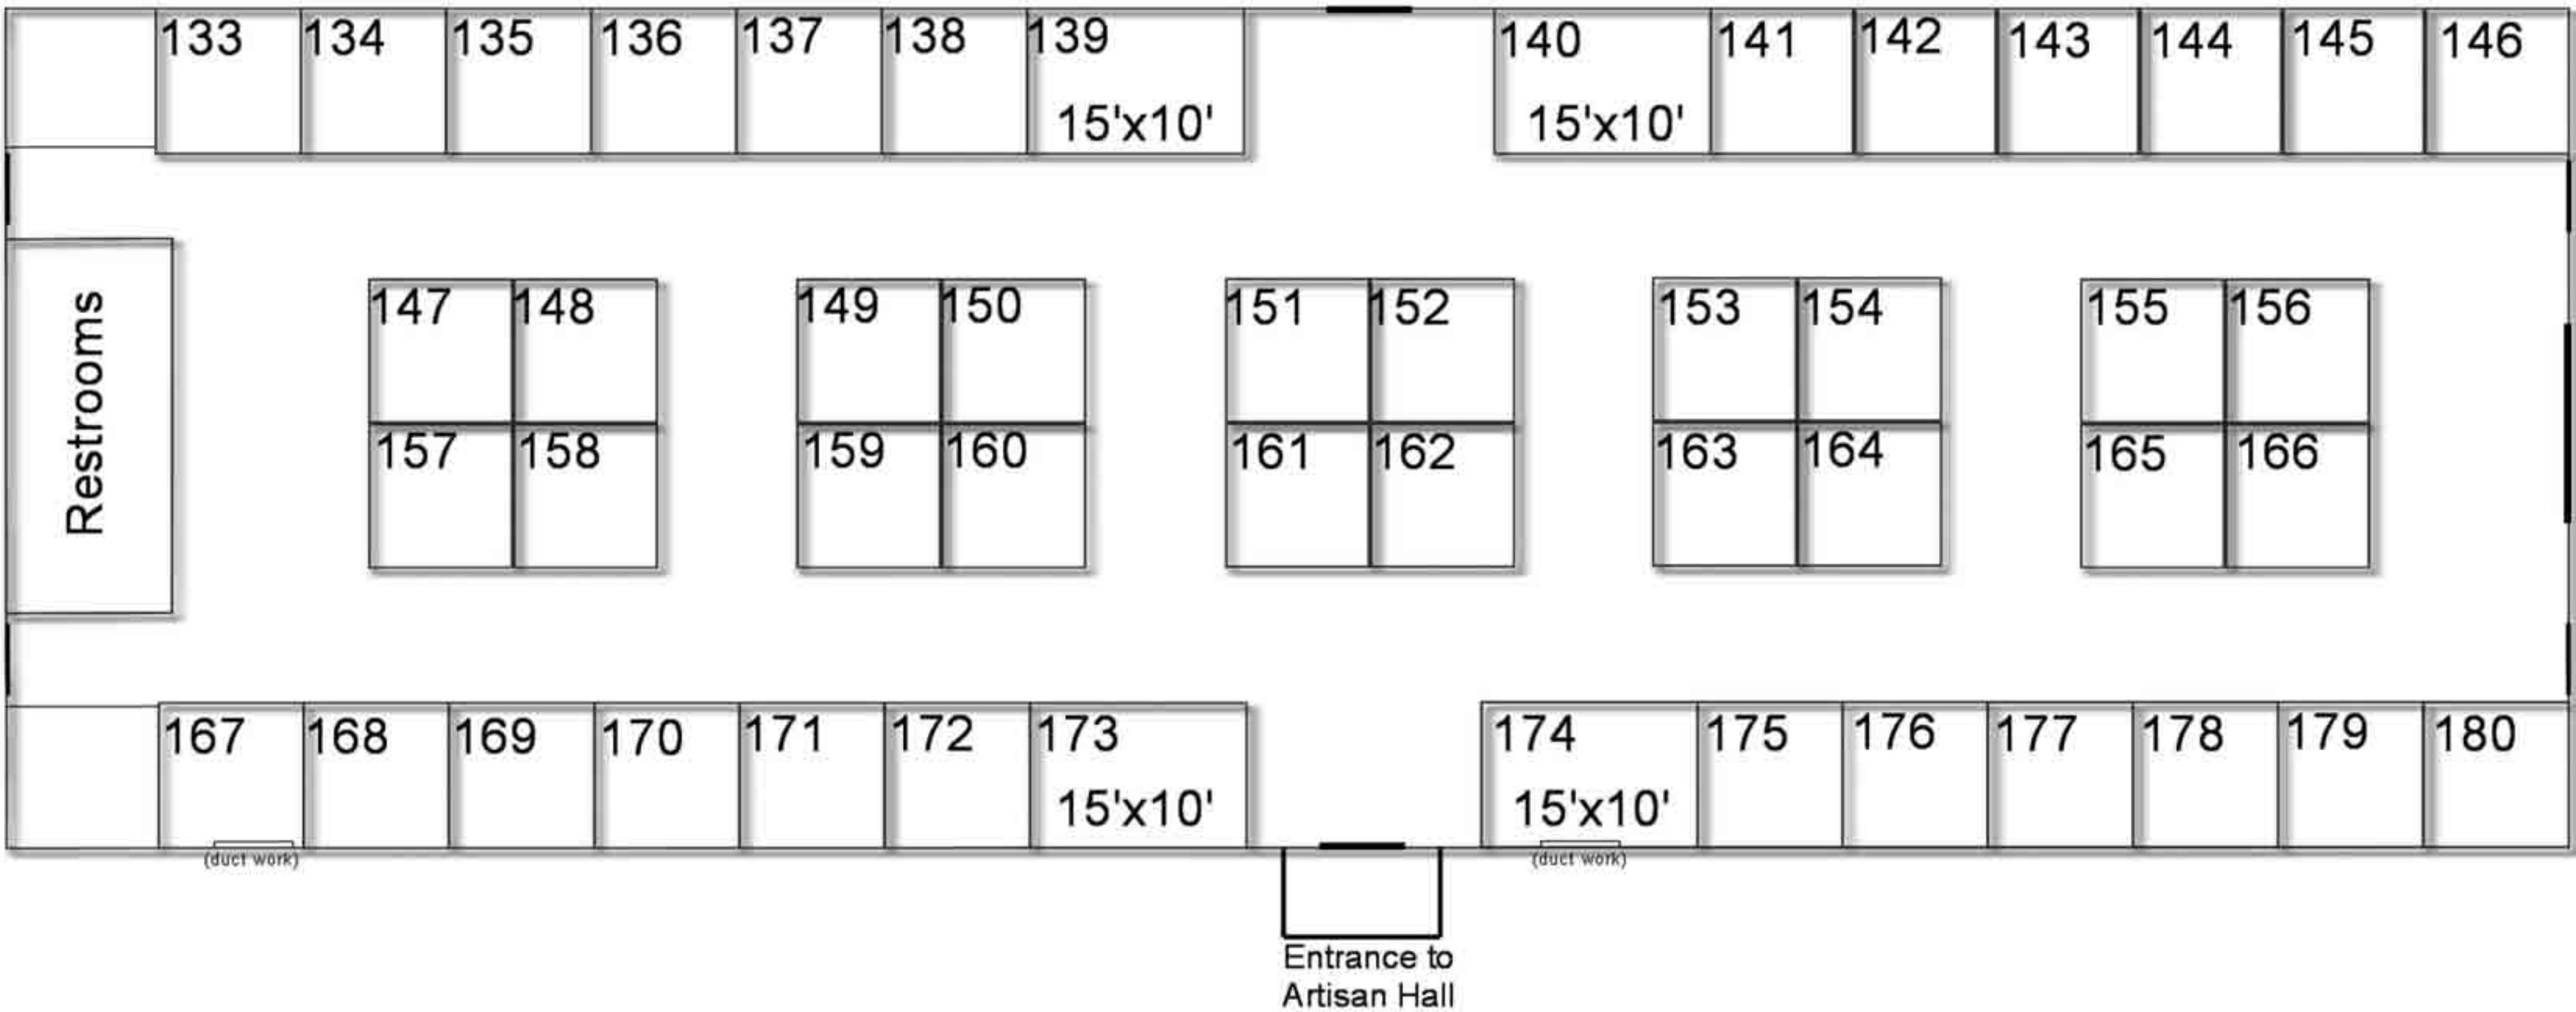

Artisan Hall

Small Seminar Room

Concessions

Large Seminar Room

Entrance to Casino

Big Scooper Ice Cream

Entrance to Artisan Hall

Plantasia 2026

■ = 2.5'x4' ● = service box

The Fairgrounds Event Center